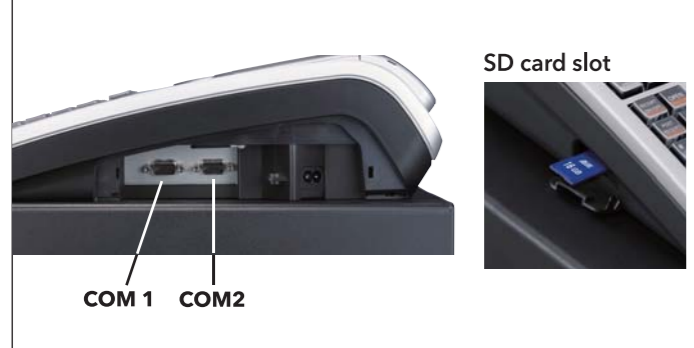

Functions available on the SE-S3000/C3500 only

Support for 7,000 PLUs

Support for 7,000 price lookups (PLUs) and use at up to 72 departments (30 x 2 departments for the C3500) makes these registers suitable for use in department stores and other stores carrying a wide variety of products and cafes and restaurants with large menus. The scanner function promotes quick and easy price registration.

*The SE-S400 supports 72 departments and 3,000 PLUs, and the SE-C450 supports 25 x 2 departments and 3,000 PLUs.

2-sheet printer

This printer can print a journal containing the sales amount and transaction details together with receipts. Since journal data can be recorded and stored, it can be used for confirmation, totaling, analysis, and other purposes.

Interfaces

Medium-size drawer

Two drawers are available. The small drawer efficiently holds five types of coin and four types of banknote, and the medium-size drawer holds eight types of coin and four types of banknote.

Specifications

Model No.	SE-S400	SE-S3000	SE-C450	SE-C3500
Body color	Silver	Silver	Black	Black
Keyboard type	Stroke	Stroke	Combination	Combination
Display	Operator LCD with backlight 10 digits, 10 line, Tilt mechanism			
	Customer LCD 2 line, Character display support, Pop-up, Rotating mechanism			
Printer	No. of sheets	1	2	1
	Printing method	Thermal printer		
	Printing Speed	14 lines/sec. (max.)		
	Printing width	58 mm +0/-1 mm x80φ		
No. of PLUs	3,000	7,000	3,000	7,000
Drawer type	Small/Medium size			
Memory backup	Primary battery: 2 x AA-size alkaline batteries / Data storage period: 1 year (at 25 °C) / Battery life: Replace every year			
No. of RS232C ports	2			
Power source	100V~240V			
Power consumption	AC 220V~240V 0.26A / 110V~ 0.4A			
Operating temperature	32 to 104°F (0 to 40°C)			
Operating humidity	10~90% RH			
Dimensions and weight (W x D x H)	400 x 450 x 220 mm (15.7" x 17.7" x 8.6) with M-drawer		330 x 360 x 204 mm (13.0" x 14.1" x 8.0) with S-drawer	